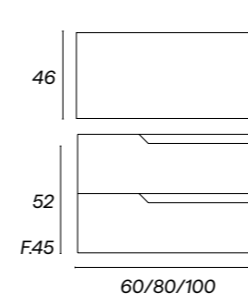

CONJUNTO BOHE 2C LAMINADO APOYO F45

Mueble + encimera laminada h1,9

Acabados	60	80	100
○ bp	COBE06000006	COBE08000006	COBE10000006
● ch	COBE06000008	COBE08000008	COBE10000008
● ca	COBE06000007	COBE08000007	COBE10000007
● ct	COBE06000009	COBE08000009	COBE10000009
● ng	COBE06000010	COBE08000010	COBE10000010

PVP conjunto	358€	388€	418€