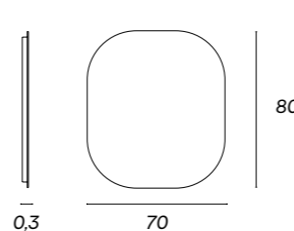

ARLEQUÍN CURVO

Medidas	70
Ref.	EXA3CUR00001
PVP	269€