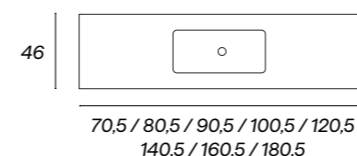

ENCIMERA HPL ECO BASIN H4

HPL	70	80	90	100
ro	MBHPB0400037	MBHPB0400005	MBHPB0400042	MBHPB0400009
cl	MBHPB0400038	MBHPB0400006	MBHPB0400043	MBHPB0400010
pi	MBHPB0400039	MBHPB0400007	MBHPB0400044	MBHPB0400011
cm	MBHPB0400040	MBHPB0400041	MBHPB0400045	MBHPB0400046
PVP	438€	455€	472€	489€

HPL	120	140	160	180
ro	MBHPB0400013	MBHPB0400048	MBHPB0400052	MBHPB0400056
cl	MBHPB0400014	MBHPB0400049	MBHPB0400053	MBHPB0400057
pi	MBHPB0400015	MBHPB0400050	MBHPB0400054	MBHPB0400058
cm	MBHPB0400047	MBHPB0400051	MBHPB0400055	MBHPB0400059
PVP	545€	595€	655€	730€

HPL	140	160	180
ro	MBHPB0400060	MBHPB0400064	MBHPB0400068
cl	MBHPB0400061	MBHPB0400065	MBHPB0400069
pi	MBHPB0400062	MBHPB0400066	MBHPB0400070
cm	MBHPB0400063	MBHPB0400067	MBHPB0400071
PVP	847€	905€	980€