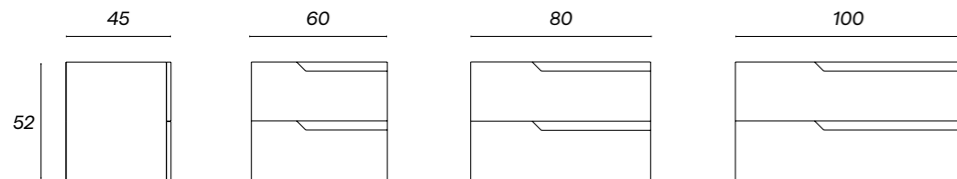

BOHE PERSONALIZABLE 2 C

Laminados	60	80	100
● ca	MBBESOP00001	MBBESOP00006	MBBESOP00011
● ch	MBBESOP00002	MBBESOP00007	MBBESOP00012
● ct	MBBESOP00003	MBBESOP00008	MBBESOP00013
● ng	MBBESOP00004	MBBESOP00009	MBBESOP00014
○ bp	MBBESOP00005	MBBESOP00010	MBBESOP00015
PVP	305€	330€	343€

Lacados	60	80	1000
● Lca	MBBESOP00016	MBBESOP00023	MBBESOP00030
● Lch	MBBESOP00017	MBBESOP00024	MBBESOP00031
● Lar	MBBESOP00018	MBBESOP00025	MBBESOP00032
● Lho	MBBESOP00019	MBBESOP00026	MBBESOP00033
● Lti	MBBESOP00020	MBBESOP00027	MBBESOP00034
● Lto	MBBESOP00021	MBBESOP00028	MBBESOP00035
○ Lbp	MBBESOP00022	MBBESOP00029	MBBESOP00036
PVP	381€	413€	429€