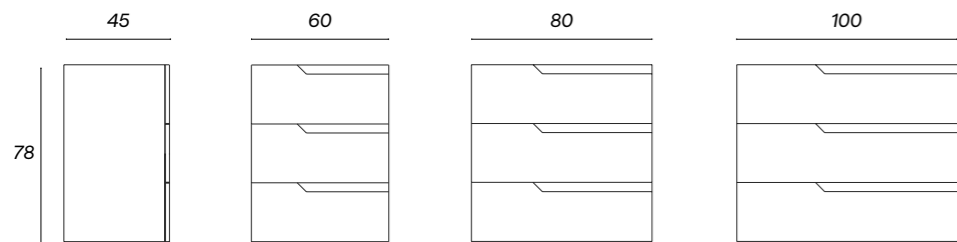

BOHE PERSONALIZABLE 3 C

Laminados	60	80	100
● ca	MBBECOM00001	MBBECOM00006	MBBECOM00011
● ch	MBBECOM00002	MBBECOM00007	MBBECOM00012
● ct	MBBECOM00003	MBBECOM00008	MBBECOM00013
● ng	MBBECOM00004	MBBECOM00009	MBBECOM00014
○ bp	MBBECOM00005	MBBECOM00010	MBBECOM00015
PVP	399€	432€	459€

Lacados	60	80	100
● Lca	MBBECOM00016	MBBECOM00023	MBBECOM00030
● Lch	MBBECOM00017	MBBECOM00024	MBBECOM00031
● Lar	MBBECOM00018	MBBECOM00025	MBBECOM00032
● Lho	MBBECOM00019	MBBECOM00026	MBBECOM00033
● Lti	MBBECOM00020	MBBECOM00027	MBBECOM00034
● Lto	MBBECOM00021	MBBECOM00028	MBBECOM00035
○ Lbp	MBBECOM00022	MBBECOM00029	MBBECOM00036
PVP	498€	541€	573€

CONJUNTO BOHE 2C LAMINADO APOYO F45

Mueble + encimera laminada h1,9

Acabados	60	80	100
○ bp	COBE06000006	COBE08000006	COBE10000006
● ch	COBE06000008	COBE08000008	COBE10000008
● ca	COBE06000007	COBE08000007	COBE10000007
● ct	COBE06000009	COBE08000009	COBE10000009
● ng	COBE06000010	COBE08000010	COBE10000010

PVP conjunto	358€	388€	418€

CONJUNTO BOHE 3C LAMINADO F45

Mueble + lavabo Marte blanco

Acabados	60	80	100
○ bp	COBE16000001	COBE18000001	COBE20000001
● ch	COBE16000003	COBE18000003	COBE20000003
● ca	COBE16000002	COBE18000002	COBE20000002
● ct	COBE16000004	COBE18000004	COBE20000004
● ng	COBE16000005	COBE18000005	COBE20000005

PVP conjunto	432€	479€	538€

CONJUNTO BOHE 4C LAMINADO F45

Mueble + lavabo Marte blanco 2 S

Acabados	120
○ bp	COBE12000001
● ch	COBE12000003
● ca	COBE12000002
● ct	COBE12000004
● ng	COBE12000005

PVP conjunto	737€

CONJUNTO BOHE 4C LAMINADO APOYO F45

Mueble + encimera laminada h1,9

Acabados	120
○ bp	COBE12000006
● ch	COBE12000008
● ca	COBE12000007
● ct	COBE12000009
● ng	COBE12000010

PVP conjunto	681€