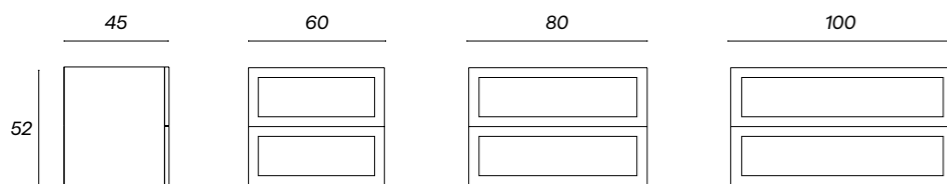

FRAME PERSONALIZABLE 2 C

Polilaminados	60	80	100
● ab	MBFMSOP00003	MBFMSOP00008	MBFMSOP00013
● tb	MBFMSOP00004	MBFMSOP00009	MBFMSOP00014
○ bl	MBFMSOP00005	MBFMSOP00010	MBFMSOP00015
PVP	354€	389€	404€

Lacados	60	80	100
● Lca	MBFMSOP00001	MBFMSOP00006	MBFMSOP00011
● Lch	MBFMSOP00002	MBFMSOP00007	MBFMSOP00012
● Lar	MBFMSOP00016	MBFMSOP00021	MBFMSOP00026
● Lho	MBFMSOP00017	MBFMSOP00022	MBFMSOP00027
● Lti	MBFMSOP00018	MBFMSOP00023	MBFMSOP00028
● Lto	MBFMSOP00019	MBFMSOP00024	MBFMSOP00029
○ Lbp	MBFMSOP00020	MBFMSOP00025	MBFMSOP00030
PVP	407€	448€	464€