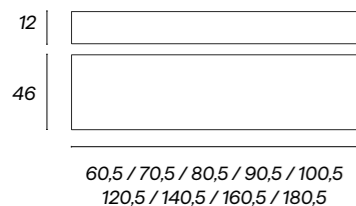

ENCIMERA APOYO LAMINADA INGLETADA H12

Laminados	60	70	80	90
ca	MBST12000102	MBST12000125	MBST12000108	MBST12000131
ch	MBST12000101	MBST12000126	MBST12000107	MBST12000132
ct	MBST12000086	MBST12000127	MBST12000085	MBST12000073
ng	MBST12000104	MBST12000128	MBST12000110	MBST12000133
bp	MBST12000103	MBST12000129	MBST12000109	MBST12000134
ab	MBST12000105	MBST12000130	MBST12000111	MBST12000135
tb	MBST12000106	MBST01901867	MBST12000112	MBST12000136
PVP	171€	175€	183€	194€

Laminados	100	120	140	160	180
ca	MBST12000114	MBST12000119	MBST12000137	MBST12000143	MBST12000150
ch	MBST12000113	MBST12000120	MBST12000138	MBST12000144	MBST12000151
ct	MBST12000087	MBST12000080	MBST12000069	MBST12000145	MBST12000152
ng	MBST12000116	MBST12000121	MBST12000139	MBST12000146	MBST12000153
bp	MBST12000115	MBST12000026	MBST12000140	MBST12000147	MBST12000154
ab	MBST12000117	MBST12000122	MBST12000141	MBST12000148	MBST12000155
tb	MBST12000118	MBST12000123	MBST12000142	MBST12000149	MBST12000156
PVP	210€	238€	285€	356€	445€