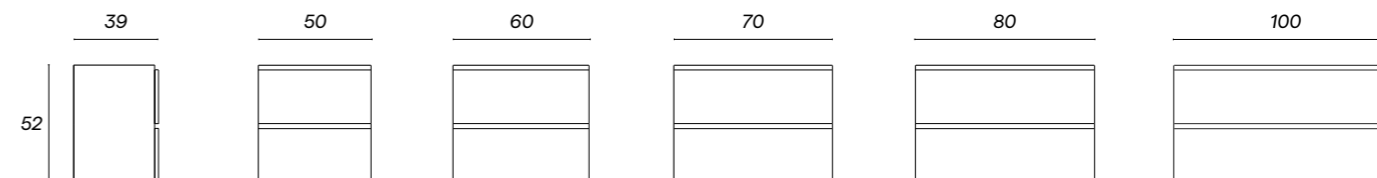

JUNE PERSONALIZABLE F39 2 C - Tirador Cromo

Laminados	50	60	70	80	100
ca	MBJUSOP00109	MBJUSOP00224	MBJUSOP00229	MBJUSOP00234	MBJUSOP00244
ch	MBJUSOP00110	MBJUSOP00225	MBJUSOP00230	MBJUSOP00235	MBJUSOP00245
ct	MBJUSOP00111	MBJUSOP00226	MBJUSOP00231	MBJUSOP00236	MBJUSOP00246
ng	MBJUSOP00112	MBJUSOP00227	MBJUSOP00232	MBJUSOP00237	MBJUSOP00247
bp	MBJUSOP00113	MBJUSOP00228	MBJUSOP00233	MBJUSOP00238	MBJUSOP00248
PVP	265€	273€	298€	306€	338€

JUNE PERSONALIZABLE F39 2 C - Tirador negro

Laminados	50	60	70	80	100
ca	MBJUSOP00249	MBJUSOP00254	MBJUSOP00259	MBJUSOP00264	MBJUSOP00274
ch	MBJUSOP00250	MBJUSOP00255	MBJUSOP00260	MBJUSOP00265	MBJUSOP00275
ct	MBJUSOP00251	MBJUSOP00256	MBJUSOP00261	MBJUSOP00266	MBJUSOP00276
ng	MBJUSOP00252	MBJUSOP00257	MBJUSOP00262	MBJUSOP00267	MBJUSOP00277
bp	MBJUSOP00253	MBJUSOP00258	MBJUSOP00263	MBJUSOP00268	MBJUSOP00278
PVP	265€	273€	298€	306€	338€

JUNE BAJO SUSPENDIDO 2 C - Tirador cromo

Laminados	30	Lacados	30
ca	MBJUSOP00189	Lca	MBJUSOP00354
ch	MBJUSOP00190	Lch	MBJUSOP00355
ct	MBJUSOP00191	Lar	MBJUSOP00356
ng	MBJUSOP00192	Lho	MBJUSOP00357
bp	MBJUSOP00193	Lti	MBJUSOP00358
PVP	275€	Lto	MBJUSOP00359
		Lbp	MBJUSOP00360
		PVP	348€

JUNE BAJO SUSPENDIDO 2 C - Tirador negro

Laminados	30
ca	MBJUSOP00194
ch	MBJUSOP00195
ct	MBJUSOP00196
ng	MBJUSOP00197
bp	MBJUSOP00198
PVP	275€