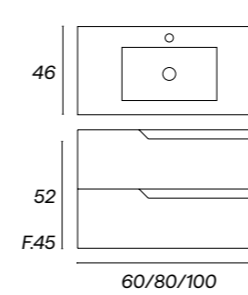

CONJUNTO BOHE

CONJUNTO BOHE 2C LAMINADO F45

Mueble + lavabo Marte blanco

Acabados	60	80	100
○ bp	COBE06000001	COBE08000001	COBE10000001
● ch	COBE06000003	COBE08000003	COBE10000003
● ca	COBE06000002	COBE08000002	COBE10000002
● ct	COBE06000004	COBE08000004	COBE10000004
● ng	COBE06000005	COBE08000005	COBE10000005

PVP conjunto	353€	397€	434€