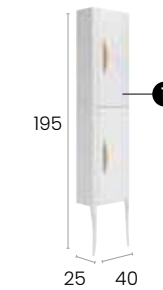

Versus Columna · Column

Características · Features

Columna Versus suspendida con 2 puertas con autocierre silencioso.

Versus wall hung column with 2 doors with silent self-closing.