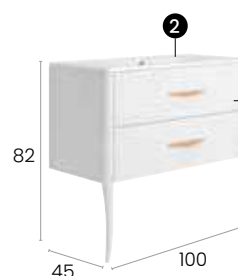

Versus 100

Características · Features

Mueble Versus de 100 cm. con 2 cajones y autocierre silencioso.

Versus 100 cm. floor unit with 2 drawers with silent self-closing.