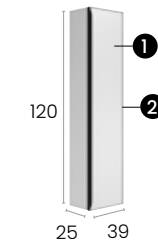

Glass Columna · Column

Características · Features

Acabados · Finishes

967AP00039	973AP00039
971AP00039	969AP00039
972AP00039	968AP00039

PVP · RRP

Columna · Cupboard **413 €**

FRENTE PUERTAS EN CRISTAL BRILLO
GLOSSY GLASS DOOR FRONTS.