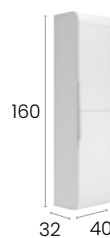

Happy Columna · Column

Características · Features

Columna Happy suspendido con 2 puertas y autocierre silencioso.

Happy wall hung column with 2 silent self-closing doors.

Acabados · Finishes

991AP00040

964AP00040

965AP00040

PVP · RRP

Columna · Column **421 €**