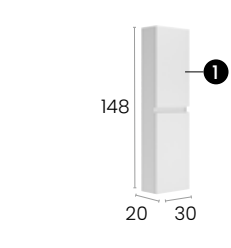

Capri Suspendida · Column

Características · Features

Columna Capri suspendida con 2 puertas, 2 baldas fijas y autocierre silencioso.
Capri wall hang column with 2 soft close door and 2 shelves with silent self-closing.