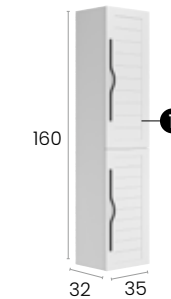

Cottage Columna · Column

Características · Features

Columna Cottage con 2 puertas con bisagras amortiguadas con autocierre y 3 baldas fijas.
Cottage column with 2 auto closing silent doors and 3 shelves.