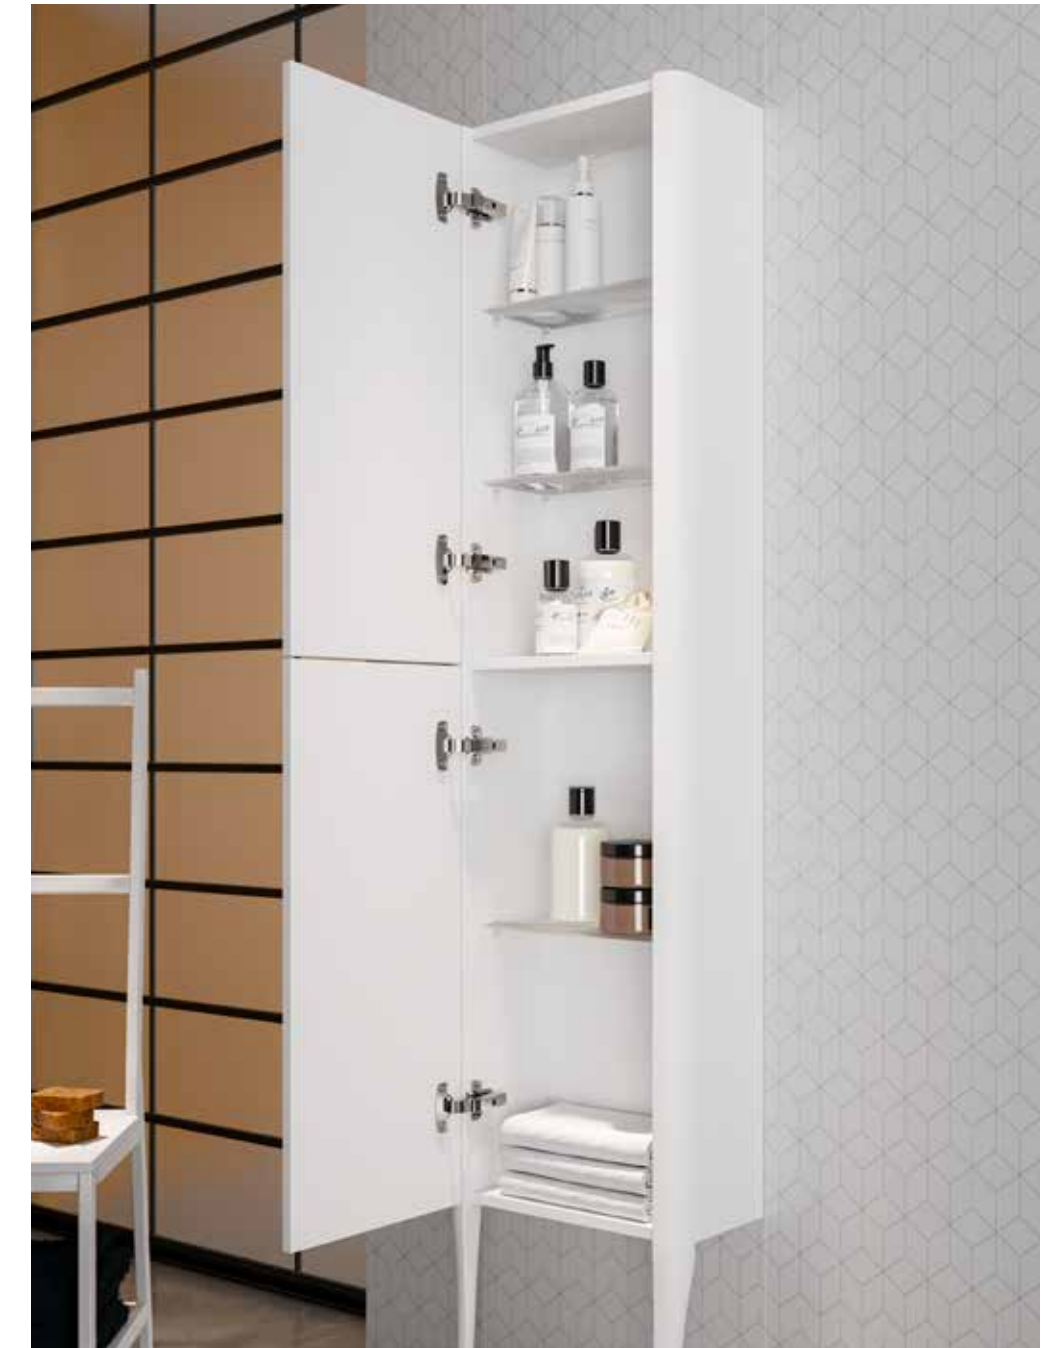

MADERA
NATURAL
NATURAL WOOD

Serie Versus suspendida con 2 patas en madera natural de Haya combinadas con colores lacados. Mueble 2 cajones *Slim* con sistema de autocierre silencioso, con recorte de salva sifon con compartimentos y frentes en MDF hidrófugo, tiradores en madera natural.

A wall hung series with 2 legs in Beech natural wood combined with lacquered colors. The units are designed with 2 Slim auto-closing silent drawers with plastic U shape under sink with internal dividers and hand natural wood handles.