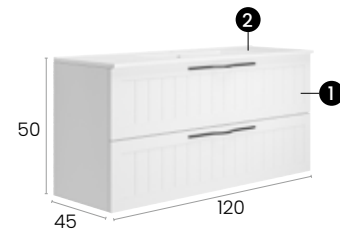

Cottage 120 1S

Características · Features

Mueble Cottage 120 cm. con 1 seno, 2 cajones slim con autocierre.
Cottage 120 cm. unit for single basin with 2 slim and auto closing silent drawers.