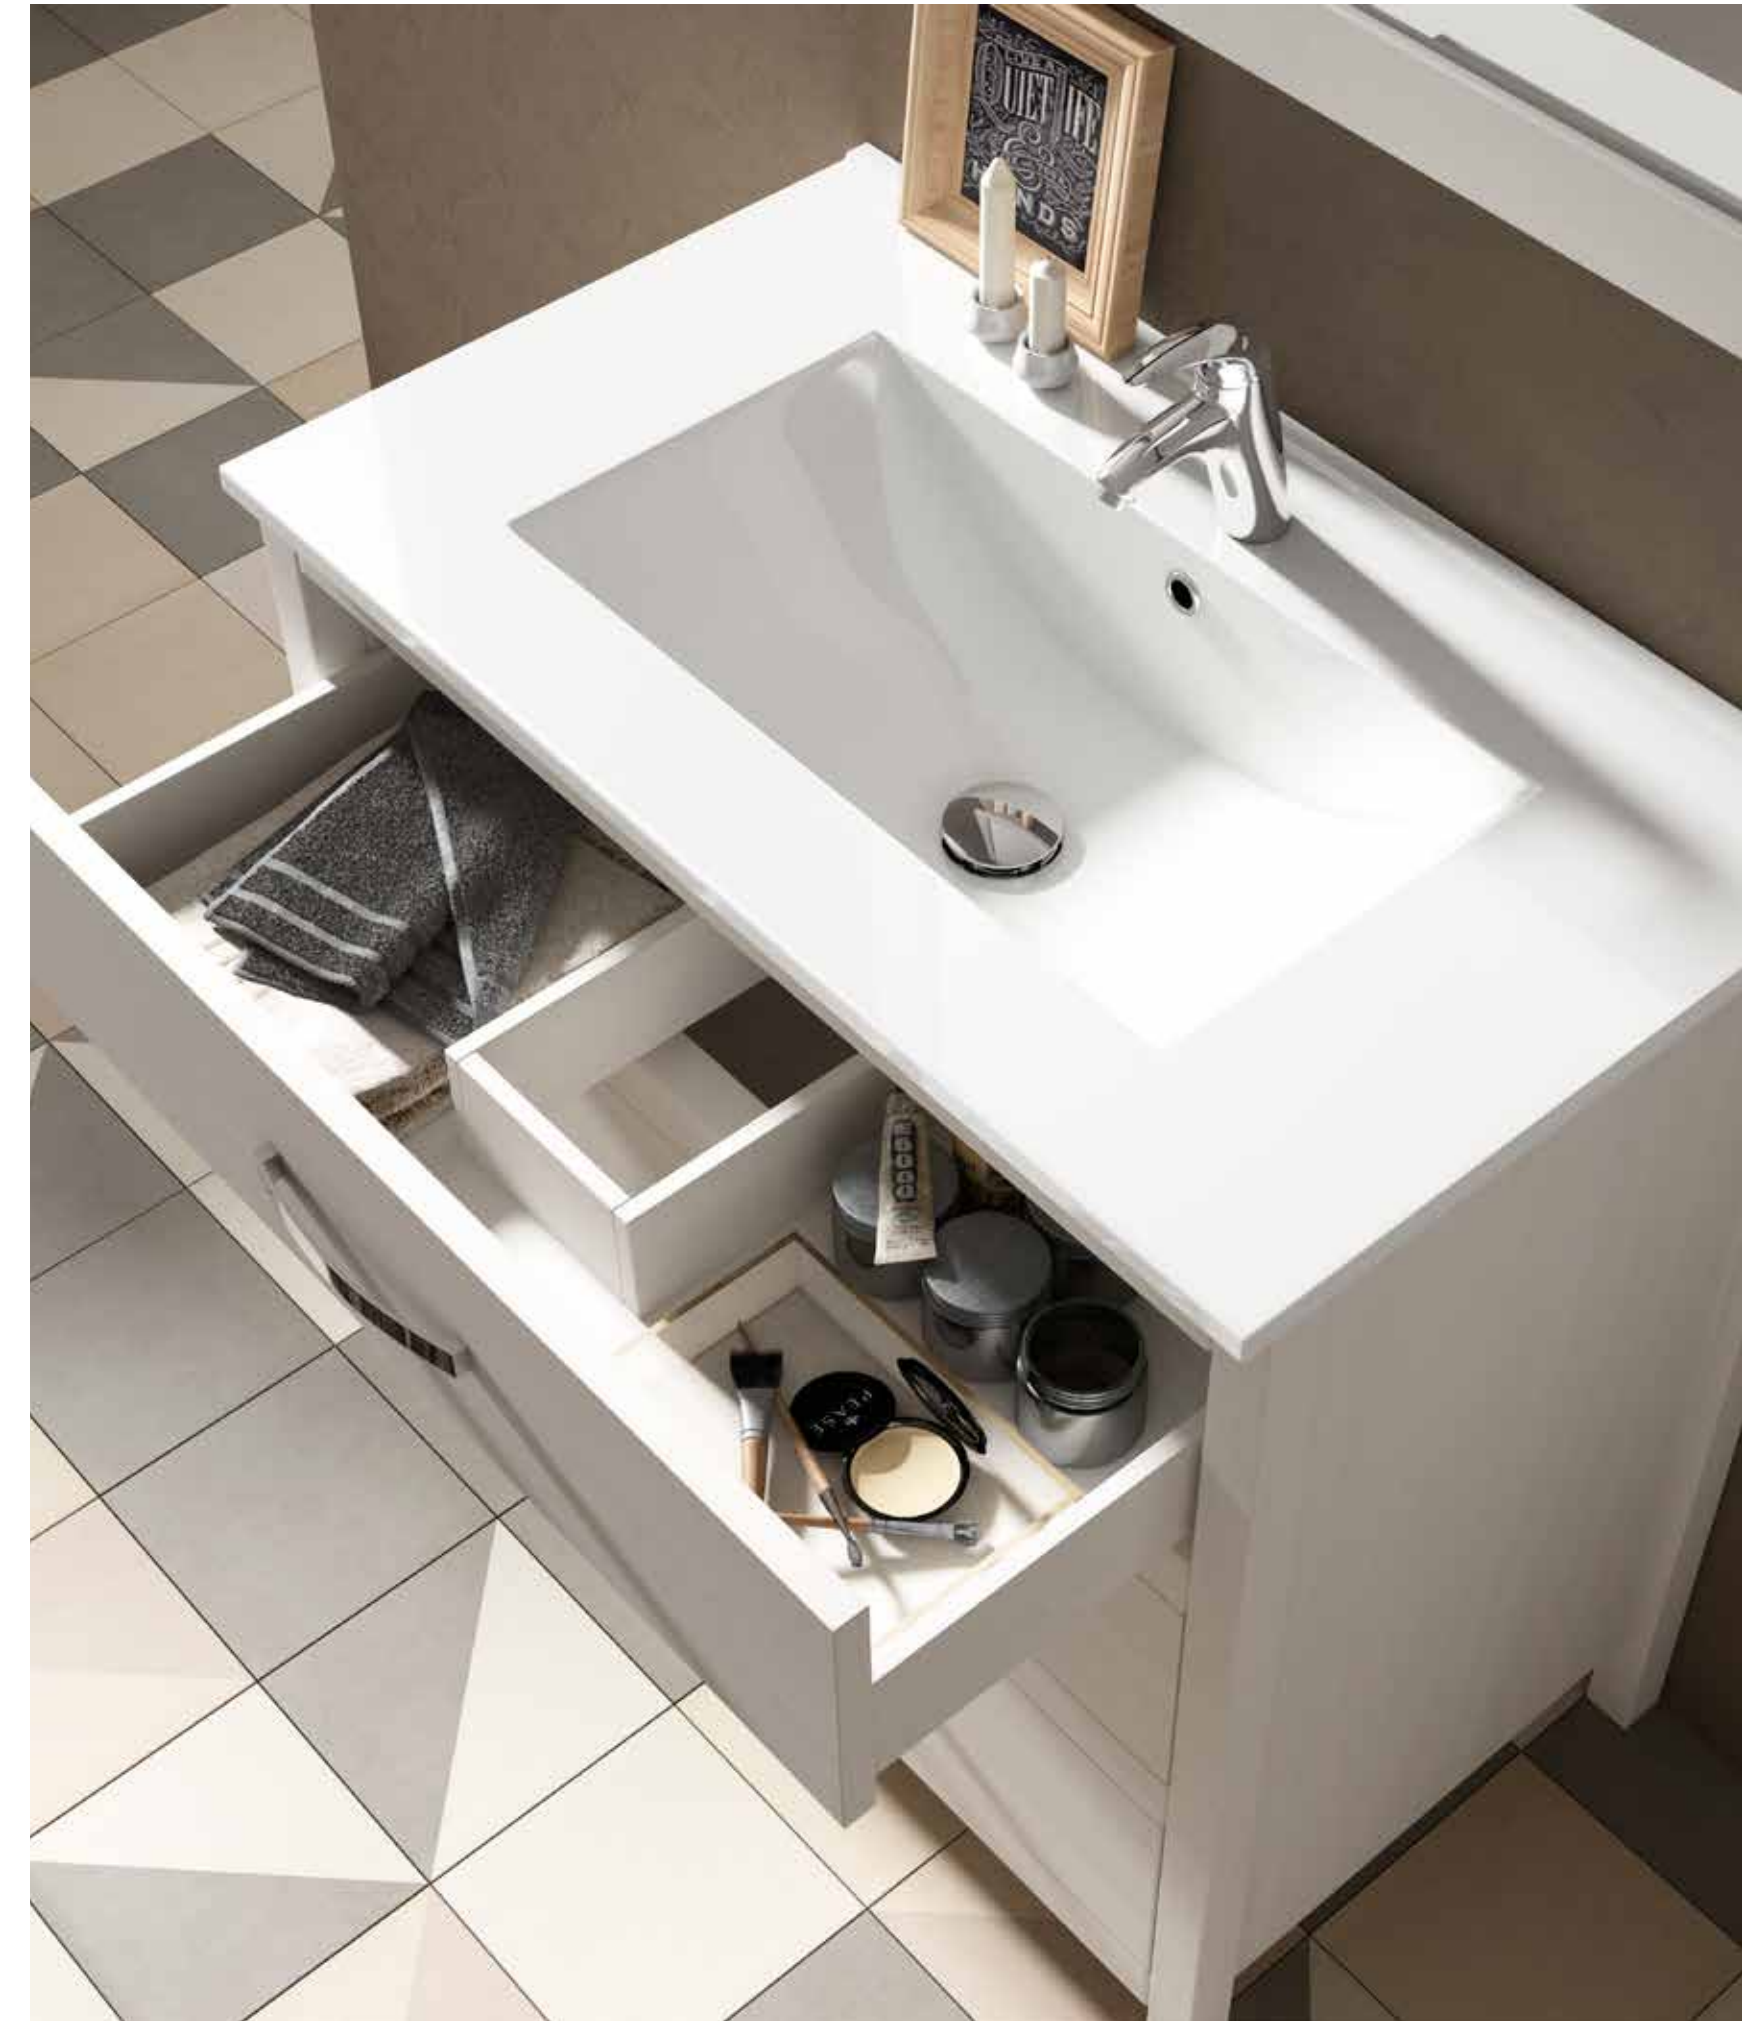

→ Zen 60

Zen 60 Floor unit 60x45 cm. White Wash finish **336 €**. Ceramic 61x46 cm. basin **88 €**. Zen 60 cm. mirror **124 €**. Wall lamp Esther Leds 2 280 mm. **48 €**.