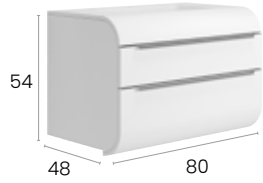

#### Características · Features

Mueble Happy de 80 cm. suspendido, 2 cajones y autocierre silencioso.

Happy 80 cm. wall hung unit with 2 drawers with silent self-closing.