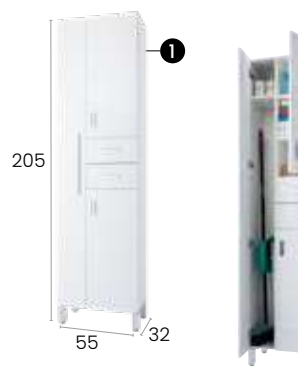

Star 55 Columna Escobero · Column

Características · Features

Acabados · Finishes

PVP · RRP