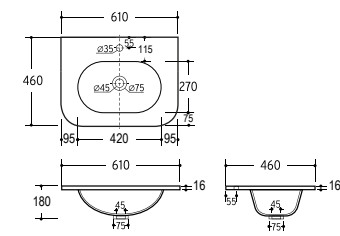

Lavabos · Washbasins

Precios PVP sin IVA. Prices RRP without VAT.

Mineral Plus

Moon 200203

Características · Features

Lavabo Integral Moon Mineral Plus
610x460x140 mm.
Moon Mineral Plus Basin
610x460x140 mm.

Cotas técnicas · Technical Dimensions