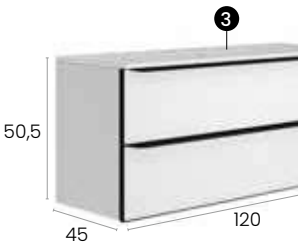

Glass 120 1S

Características · Features

Mueble Glass de 120 cm. suspendido 1 seno con 2 cajones y autocierre silencioso.
Glass 120 cm. 1 sink wall hung unit with 2 drawers with silent self-closing.

Acabados · Finishes

967MU70120	973MU70120
971MU70120	969MU70120
972MU70120	968MU70120

PVP · RRP

Mueble · Furniture **827 €**
Lavabo · Washbasin **234 €**

Total · Total **1.061 €**

FRENTE CAJONES EN CRISTAL BRILLO
GLOSSY GLASS DRAWER FRONTS.