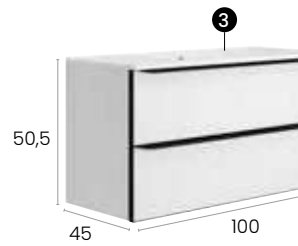

Glass 100

Características · Features

Mueble Glass de 100 cm. suspendido con 2 cajones y autocierre silencioso.
Glass 100 cm. wall hung unit with 2 drawers with silent self-closing.

Acabados · Finishes

967MU70100	973MU70100
971MU70100	969MU70100
972MU70100	968MU70100

PVP · RRP

Mueble · Furniture **744 €**
Lavabo · Washbasin **150 €**

Total · Total **894 €**

FRENTE CAJONES EN CRISTAL BRILLO
GLOSSY GLASS DRAWER FRONTS.