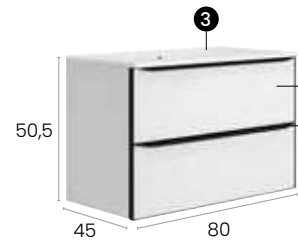

Glass 80

Características · Features

Mueble Glass de 80 cm. suspendido con 2 cajones y autocierre silencioso.
Glass 80 cm. wall hung unit with 2 drawers with silent self-closing.

Acabados · Finishes

967MU70080	973MU70080
971MU70080	969MU70080
972MU70080	968MU70080

PVP · RRP

Mueble · Furniture **661 €**
Lavabo · Washbasin **114 €**

Total · Total **775 €**

FRENTE CAJONES EN CRISTAL BRILLO
GLOSSY GLASS DRAWER FRONTS.