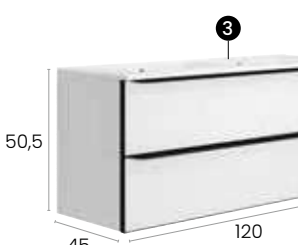

Glass 120 2S

Características · Features

Mueble Glass de 120 cm. suspendido 2 senos con 2 cajones y autocierre silencioso.
Glass 120 cm. 2 sinks wall hung unit with 2 drawers with silent self-closing.

Acabados · Finishes

967MU80120	973MU80120
971MU80120	969MU80120
972MU80120	968MU80120

PVP · RRP

Mueble · Furniture **827 €**
Lavabo · Washbasin **284 €**

Total · Total **1.111 €**

FRENTE CAJONES EN CRISTAL BRILLO
GLOSSY GLASS DRAWER FRONTS.

Precios PVP sin IVA. Prices RRP without VAT.