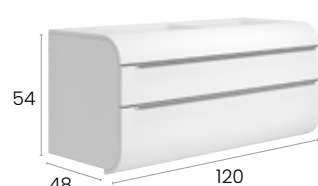

Happy 120 2S

Características · Features

Mueble Happy de 120 cm. 2 senos suspendido con 2 cajones y autocierre silencioso.

Happy 120 cm. 2 sinks wall hung unit with 2 drawers with silent self-closing.

Acabados · Finishes

991MU80120

964MU80120

965MU80120

PVP · RRP

Mueble · Furniture **661 €**
Lavabo · Washbasin **523 €**

Total · Total **1.184 €**