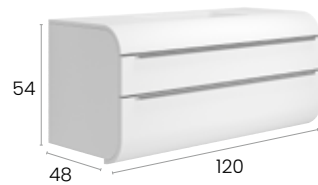

Happy 120 1S

Características · Features

Mueble Happy de 120 cm. suspendido con 2 cajones y autocierre silencioso.

Happy 120 cm. wall hung unit with 2 drawers with silent self-closing.

Acabados · Finishes

991MU70120

964MU70120

965MU70120

PVP · RRP

Mueble · Furniture **661 €**
Lavabo · Washbasin **446 €**

Total · Total **1.107 €**