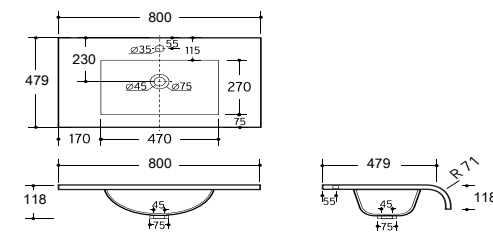

Acabados · Finishes

Cotas técnicas · Technical Dimensions