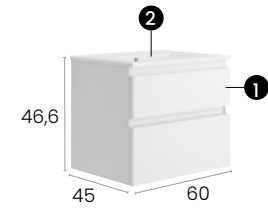

Capri 60

Características · Features

Mueble Capri de 60 cm. suspendido con 2 cajones y autocierre silencioso.

Capri 60 cm. wall hung unit with 2 drawers with silent self-closing.