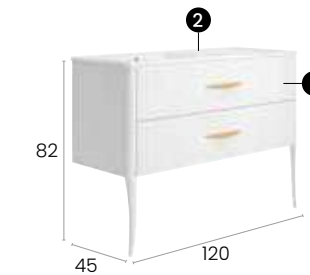

Versus 120 2S

Características · Features

Mueble Versus de 120 cm. 2 senos, con 2 cajones y autocierre silencioso.

Versus 120 cm. 2 sinks floor unit with 2 drawers with silent self-closing.