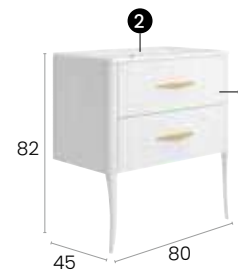

Versus 80

Características · Features

Mueble Versus de 80 cm. con 2 cajones y autocierre silencioso.

Versus 80 cm. floor unit with 2 drawers with silent self-closing.