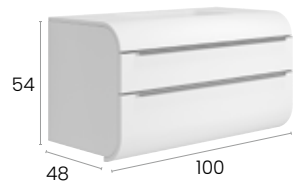

Happy 100

Características · Features

Mueble Happy de 100 cm. suspendido con 2 cajones y autocierre silencioso.

Happy 100 cm. wall hung unit with 2 drawers with silent self-closing.

Acabados · Finishes

991MU70100

964MU70100

965MU70100

PVP · RRP

Mueble · Furniture **622 €**
Lavabo · Washbasin **397 €**

Total · Total **1.019 €**