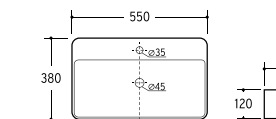

Cotas Técnicas · Technical Dimensions

PVP · RRP

Lavabo · Washbasin
137 €