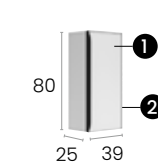

Glass Colgar · Wall Cupboard

Características · Features

Acabados · Finishes

967AL00039	973AL00039
971AL00039	969AL00039
972AL00039	968AL00039

PVP · RRP

Columna · Cupboard **206 €**

FRENTE PUERTAS EN CRISTAL BRILLO
GLOSSY GLASS DOOR FRONTS.