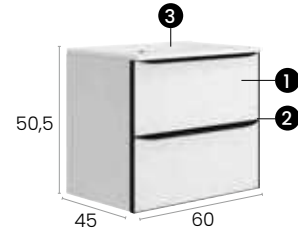

Glass 60

Características · Features

Mueble Glass de 60 cm. suspendido con 2 cajones y autocierre silencioso.
Glass 60 cm. wall hung unit with 2 drawers with silent self-closing.

Acabados · Finishes

967MU70060	973MU70060
971MU70060	969MU70060
972MU70060	968MU70060

PVP · RRP

Mueble · Furniture **606 €**
Lavabo · Washbasin **88 €**

Total · Total **694 €**

FRENTE CAJONES EN CRISTAL BRILLO
GLOSSY GLASS DRAWER FRONTS.