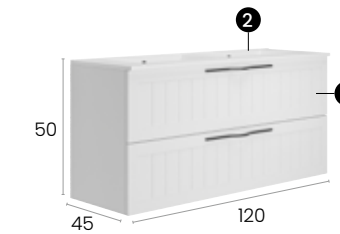

Cottage 120 2S

Características · Features

Mueble Cottage 120 cm. con 2 senos, 2 cajones slim con autocierre.
Cottage 120 cm. unit for double basin with 2 slim and auto closing silent drawers.