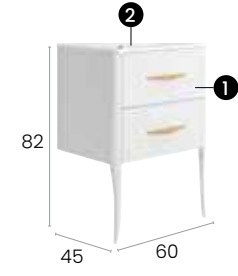

#### Características · Features

Mueble Versus de 60 cm. con 2 cajones y autocierre silencioso.

Versus 60 cm. floor unit with 2 drawers with silent self-closing.