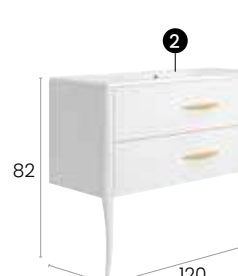

Versus 120 1S

Características · Features

Mueble Versus de 120 cm. 1 seno, con 2 cajones y autocierre silencioso.

Versus 120 cm. 1 sink floor unit with 2 drawers with silent self-closing.